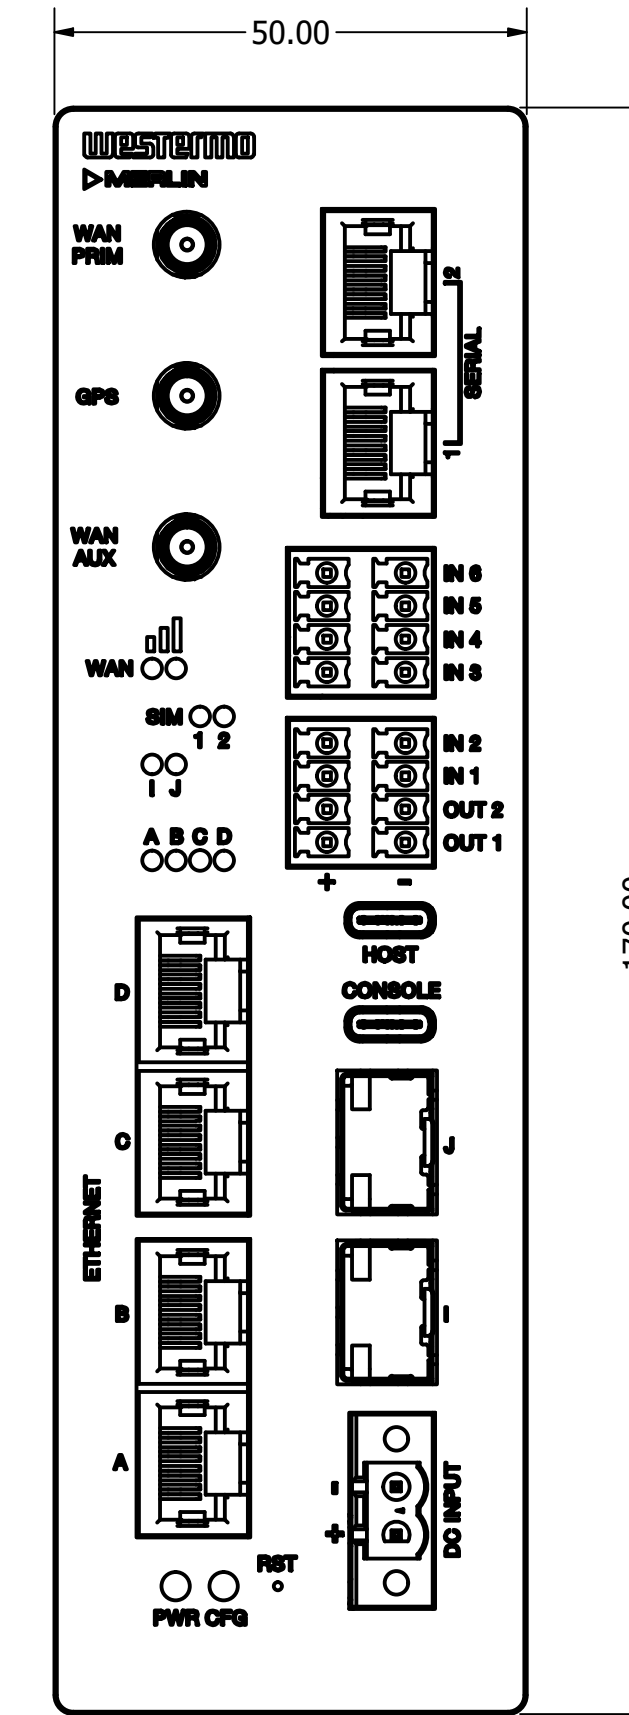

Change Log

Rev 1, 2021-05-31: Initial release
 Rev 2, 2021-09-29: Revised front label design

Dimensions in millimetres (mm)

DRAWN	DM	29/09/2021	Westermo		
CHECKED			TITLE		
QA			Merlin-4609-F2G-T4-S2-DI6-DO2-LV		
MFG			Dimensional Drawing, 29 September 2021		
APPROVED			SIZE	DWG NO	REV
			D	Version 2.0, 2021-09-29	2.0
			SCALE	1,25 : 1 SHEET 1 OF 1	