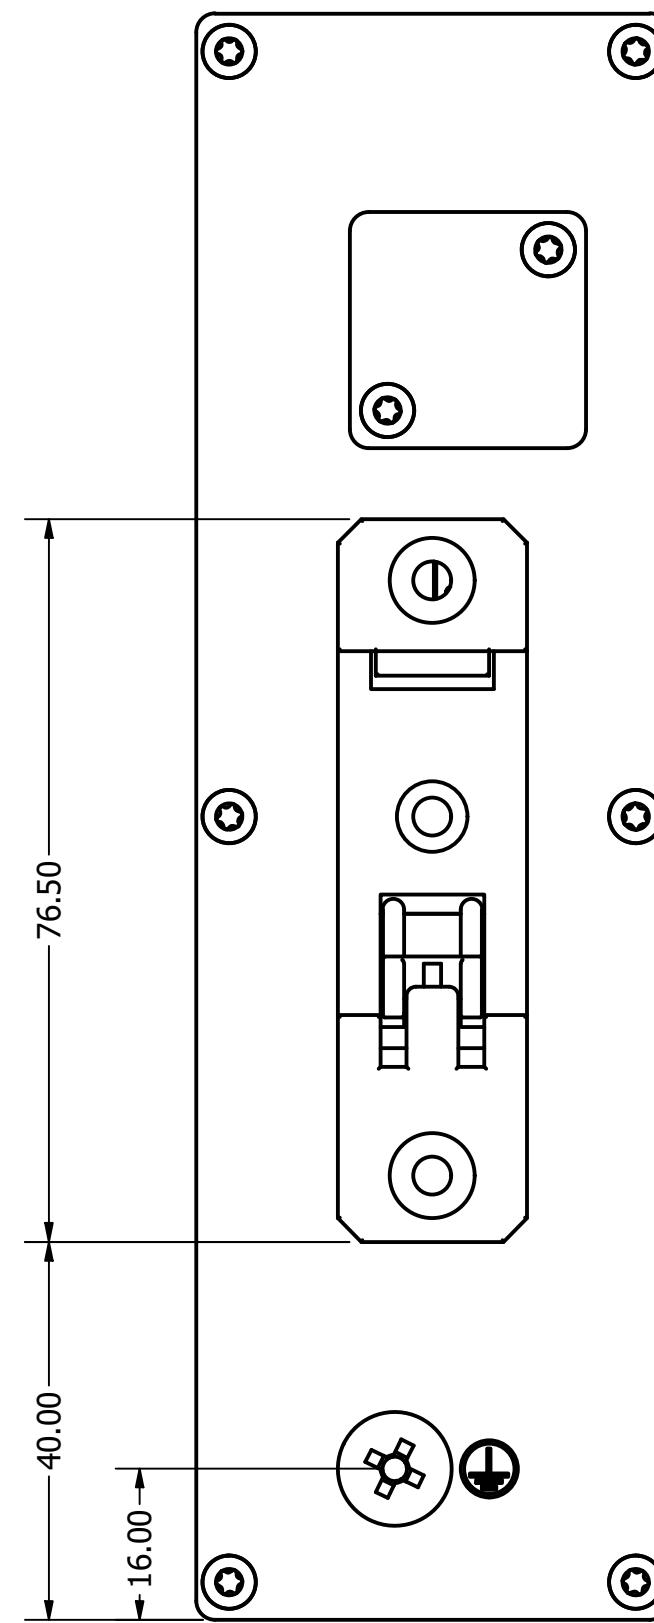

Change Log

Rev 1, 2021-05-31: Initial release
 Rev 2, 2021-09-29: Revised front label design

Dimensions in millimetres (mm)

DRAWN	DM	29/09/2021	Westermo		
CHECKED			TITLE		
QA			Merlin-4609-F2G-T4-S2-DI6-DO2-LV		
MFG			Dimensional Drawing, 29 September 2021		
APPROVED			SIZE	DWG NO	REV
			D	Version 2.0, 2021-09-29	2.0
			SCALE	1,25 : 1 SHEET 1 OF 1	