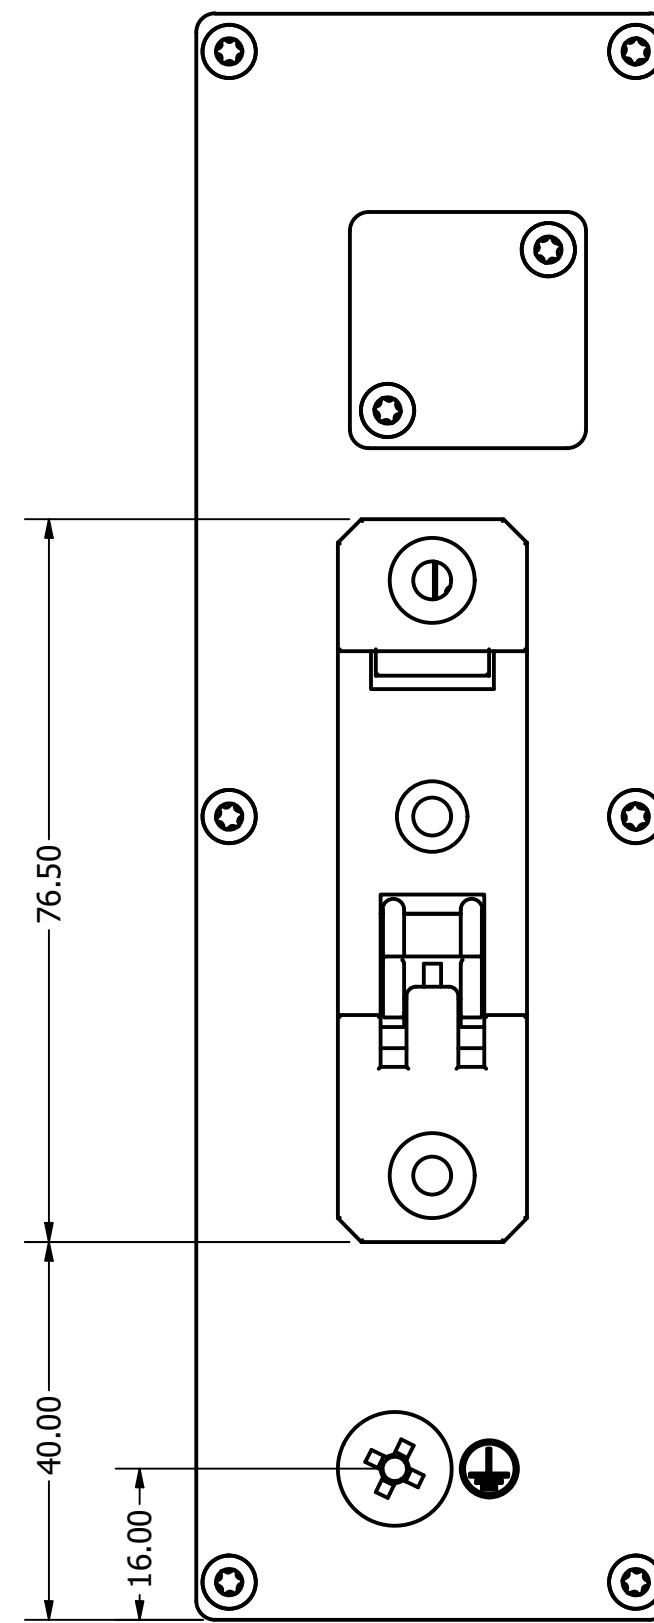

Change Log

Rev 1, 2021-05-31: Initial release

Dimensions in millimetres (mm)

DRAWN	DM	31/05/2021	Westermo		
CHECKED			TITLE		
QA			Merlin-4605-T4-DI6-DO2-LV Dimensional Drawing, 31 May 2021		
MFG			SIZE	DWG NO	REV
APPROVED			D	Version 1.0, 2021-05-31	1.0
			SCALE	1,25 : 1	SHEET 1 OF 1