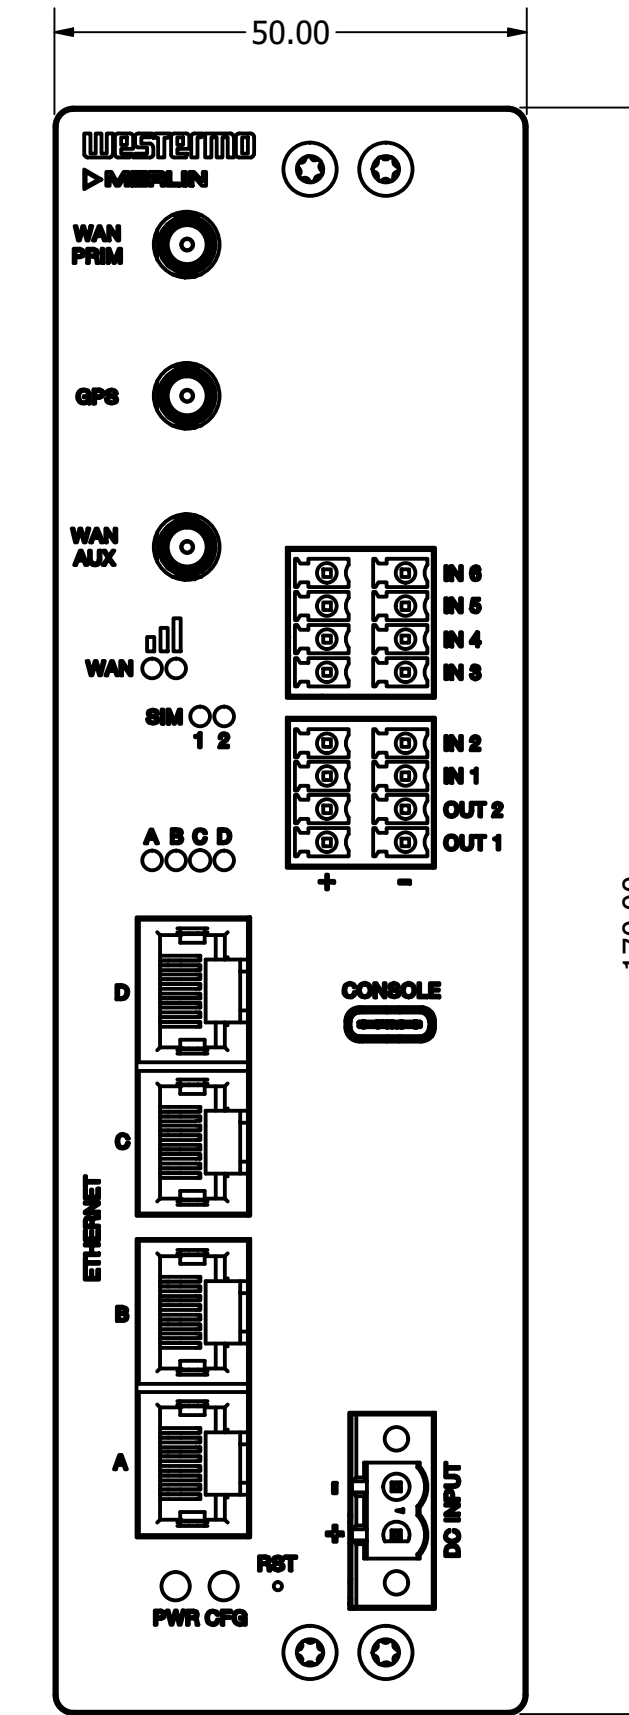

Change Log

Rev 1, 2021-05-31: Initial release

Dimensions in millimetres (mm)

DRAWN	DM	31/05/2021	Westermo		
CHECKED			TITLE		
QA			Merlin-4605-T4-DI6-DO2-LV Dimensional Drawing, 31 May 2021		
MFG			SIZE	DWG NO	REV
APPROVED			D	Version 1.0, 2021-05-31	1.0
			SCALE	1,25 : 1	SHEET 1 OF 1