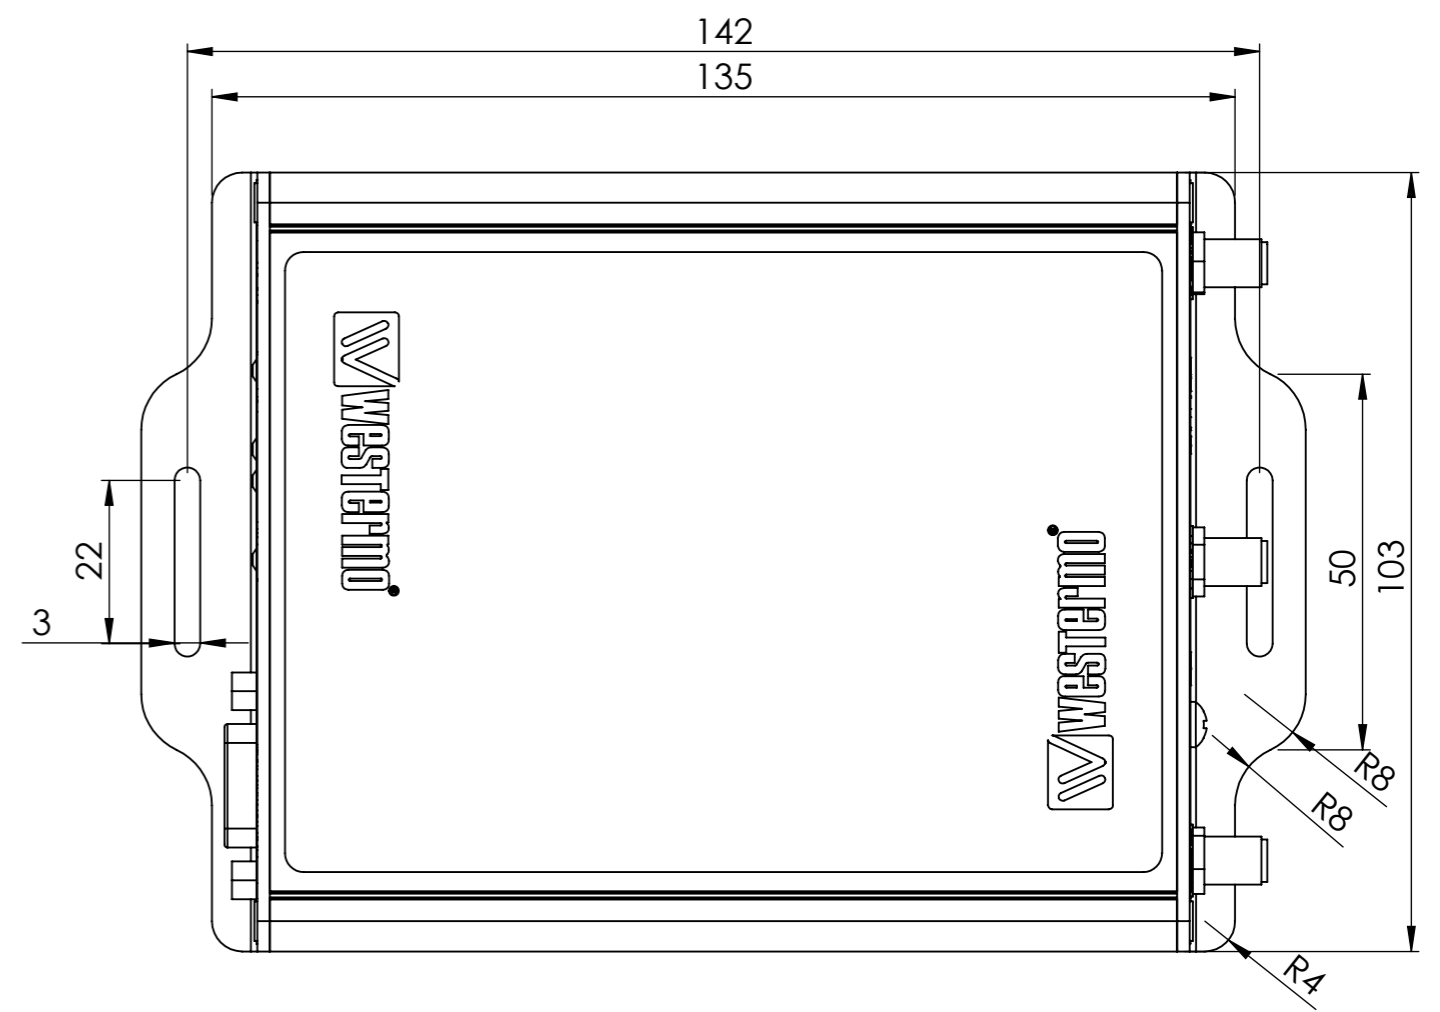

REVISIONS				
Rev	Description	Designer	Approved	Date
01	Created	PWM	DaRo	2014-11-13

© 2014 WestermoR&D All rights reserved

Material/Notes		Notes		Tolerance ±1mm	
		Denomination MRD-315		Designer PWM	Approved DaRo
Drawing No. 3623-0050-UD-01		Date 2014-11-13		Scale 1:1	Sheet 1(1)
				Status Approved	