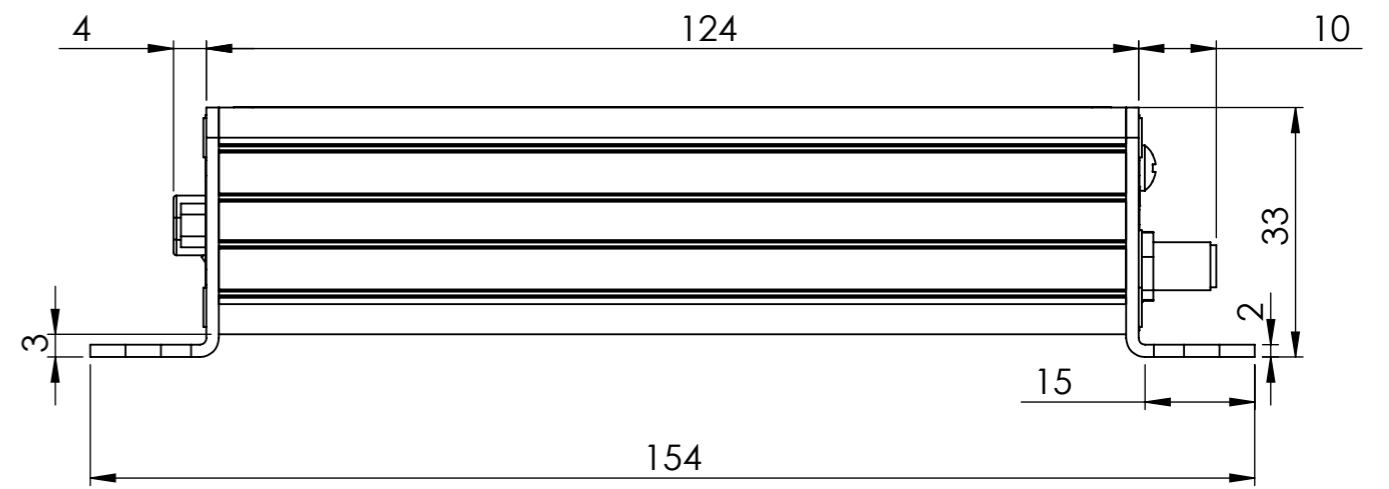

REVISIONS				
Rev	Description	Designer	Approved	Date
01	Created	PWM	DaRo	2014-11-13

© 2014 WestermoR&D All rights reserved

Material/Notes		Notes		Tolerance ±1mm	
		Denomination MRD-315		Designer PWM	Approved DaRo
Drawing No. 3623-0050-UD-01		Date 2014-11-13		Scale 1:1	Sheet 1(1)
				Status Approved	