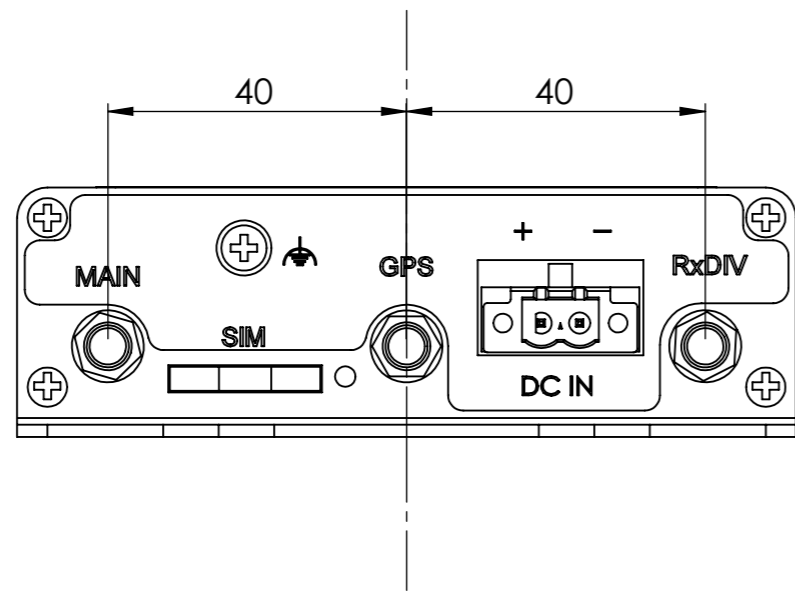

REVISIONS				
Rev	Description	Designer	Approved	Date
01	Created	PWM	DaRo	2014-11-13

© 2014 WestermoR&D All rights reserved

Material/Notes		Notes		Tolerance ±1mm	
		Denomination MRD-315		Designer PWM	Approved DaRo
Drawing No. 3623-0050-UD-01		Date 2014-11-13		Scale 1:1	Sheet 1(1)
				Status Approved	